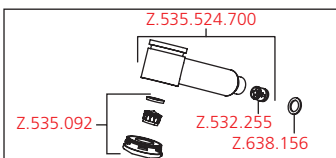

10.271.033.700

10.271.333.700