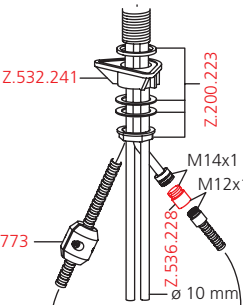

10.271.303.700

10.271.333.700 (USA only)