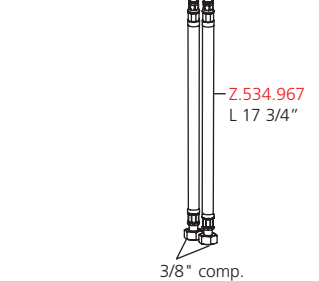

Ersatzteile

Es dürfen ausschliesslich **original Ersatzteile** verwendet werden!

Pièces de rechange

Utiliser seulement des **pièces de rechange originaux!**

Pezzi di ricambio

Usare soltanto i **pezzi di ricambio originali!**

Repuestos

¡Utilizar solamente los **Requestos originales!**

Spare parts

Only the **original Spare parts** may be used!

10.271.033.736

10.271.033.700

10.271.333.700

10.271.103.700

10.271.303.700

Adapter 3/8" x 1/2"

USA/CAN:

AUSTRALIA:

Australian Standard AS / NZS 3718 Backflow prevention (2x) and flow regulator in adapter.

10.271.033.700

10.271.033.700

10.271.103.700

10.271.303.700

10.271.333.700 (USA only)

USA/CAN:

M10

AUS:

M10

EU: