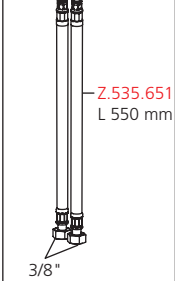

Ersatzteile

Es dürfen ausschliesslich **original Ersatzteile** verwendet werden!

Pièces de rechange

Utiliser seulement des **pièces de rechange originaux!**

Pezzi di ricambio

Usare soltanto i **pezzi di ricambio originali!**

Repuestos

¡Utilizar solamente los **Requestos originales!**

Spare parts

Only the **original Spare parts** may be used!

10.271.033.736

10.271.033.700

10.271.333.700

10.271.103.700

10.271.303.700

Adapter 3/8" x 1/2"

USA/CAN:

AUSTRALIA:

Australian Standard AS / NZS 3718 Backflow prevention (2x) and flow regulator in adapter.

10.271.033.700

10.271.033.700

10.271.103.700

10.271.303.700

10.271.333.700 (USA only)

USA/CAN:

M10

AUS:

M10

EU: