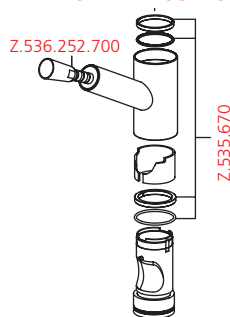

**10.271.303.700**

Adapter 3/8" x 1/2"

USA/CAN:

AUSTRALIA:

Australian Standard AS / NZS 3718 Backflow prevention (2x) and flow regulator in adapter.

**10.271.033.700**

**10.271.033.700**

**10.271.103.700**