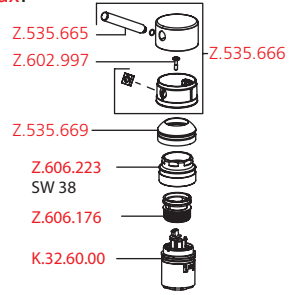

Ersatzteile

Es dürfen ausschliesslich **original Ersatzteile** verwendet werden!

Pièces de rechange

Utiliser seulement des **pièces de rechange originaux!**

Pezzi di ricambio

Usare soltanto i **pezzi di ricambio originali!**

Repuestos

¡Utilizar solamente los **Requestos originales!**

Spare parts

Only the **original Spare parts** may be used!