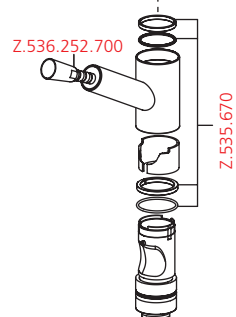

10.271.303.700

10.271.333.700 (USA only)