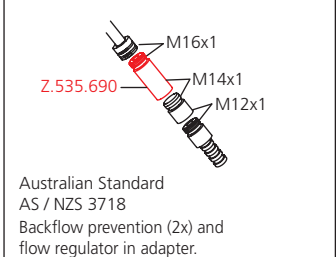

**10.271.303.700**

Adapter 3/8" x 1/2"

USA/CAN:

AUSTRALIA:

Australian Standard AS / NZS 3718 Backflow prevention (2x) and flow regulator in adapter.

**10.271.033.700**

**10.271.033.700**

**10.271.103.700**