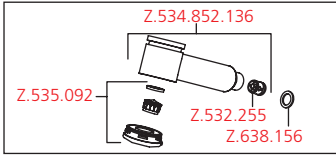

10.271.033.736