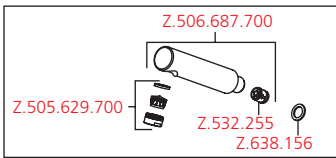

**10.271.303.700**

Adapter 3/8" x 1/2"

USA/CAN:

AUSTRALIA:

Australian Standard AS / NZS 3718 Backflow prevention (2x) and flow regulator in adapter.

**10.271.033.700**

**10.271.033.700**

**10.271.103.700**