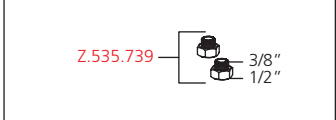

**10.271.303.700**

Adapter 3/8" x 1/2"

USA/CAN:

AUSTRALIA:

Australian Standard AS / NZS 3718 Backflow prevention (2x) and flow regulator in adapter.

**10.271.033.700**

**10.271.033.700**

**10.271.103.700**