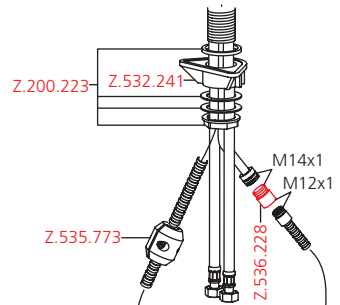

10.271.303.700

10.271.333.700 (USA only)