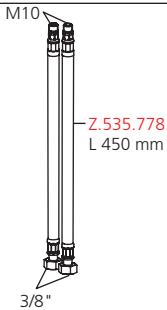

10.151.102.000  
10.151.102.700

EU/  
AUSTRALIA

optional

AUSTRALIA:

Australian Standard  
AS / NZS 3718  
Backflow prevention (2x)  
and flow regulator in adapter.

optional

CH/EU:

M18.5x1  
Z.634.729

Adapter 3/8" x 1/2"

Z.635.392