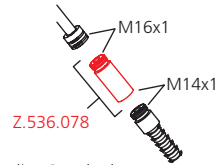

10.151.102.000  
10.151.102.700

EU/  
AUSTRALIA

optional

AUSTRALIA:

Australian Standard  
AS / NZS 3718  
Backflow prevention (2x)  
and flow regulator in adapter.

optional

CH/EU:

M18.5x1  
Z.634.729

Adapter 3/8" x 1/2"

Z.635.392