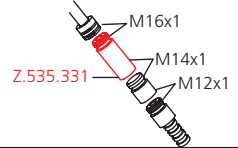

10.151.102.000  
10.151.102.700

EU/  
AUSTRALIA

optional

AUSTRALIA:

Australian Standard  
AS / NZS 3718  
Backflow prevention (2x)  
and flow regulator in adapter.

optional

CH/EU:

M18.5x1  
Z.634.729

Adapter 3/8" x 1/2"

Z.635.392